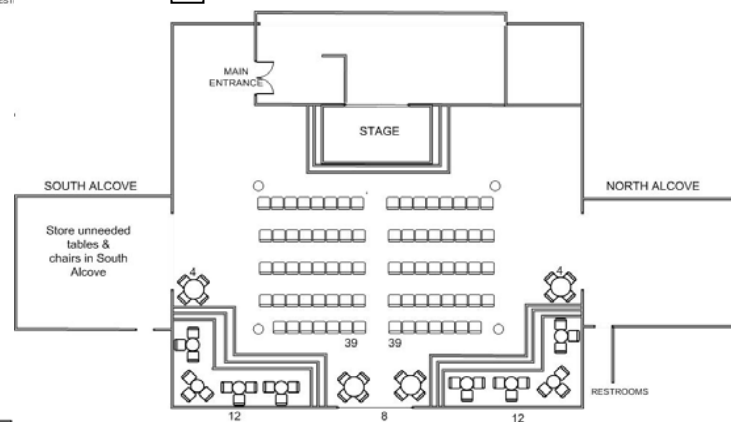

BALLROOM LAYOUTS

BANQUET (50-100)

RECEPTION (50-100) (additional tables & chairs may be added)

LECTURE (50-200)

DANCE FLOOR (100-200) (additional tables & chairs may be added)

COFFEEHOUSE (50-100) (additional tables & chairs may be added)

SPECIAL SET UPS MAY BE REQUESTED.